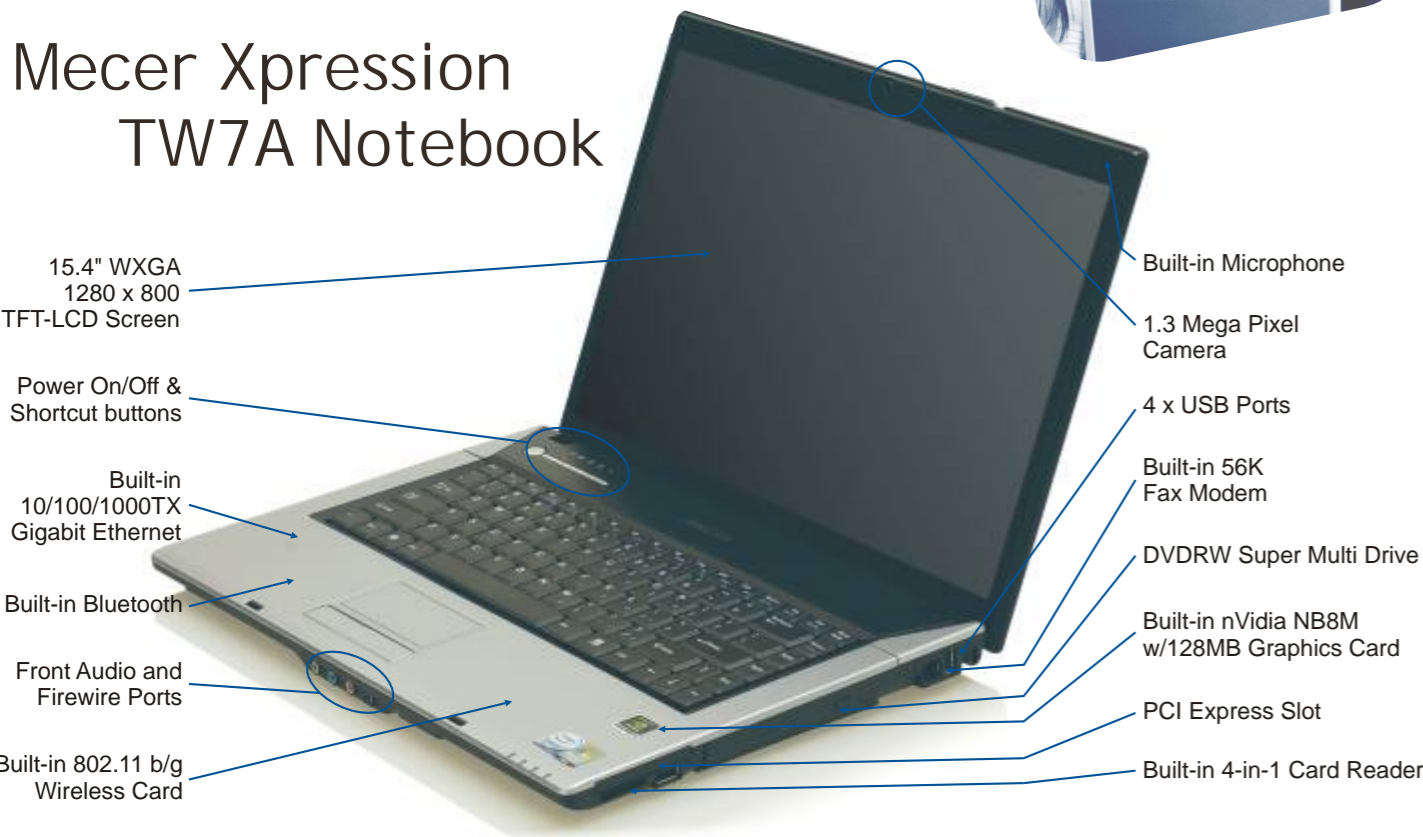

SEPTEMBER SPECIAL

Includes a FREE 3 year carry-in warranty upgrade on each Xpression Notebook (1 year carry-in for batteries & screens)

Mecer Xpression TW7A Notebook

PLUS get a free Deluxe All-in-One Carry Bag

Features Xpression TW7A Notebook:

15.4" WXGA TFT-LCD Screen | Modem, 10/100/1000TX Ethernet | Built-in Bluetooth | Wireless 802.11b/g LAN | Built-in Internal microphone | Built-in 1.3 Mega Pixel Camera | 1 x mini card slot Robson (Intel Turbo Memory) optional extra | 4 x USB Ports, 1 x New Card Slot (34/54mm) | Built-in 56K Fax Modem | DVDRW Super Multi Drive | Weight 2.7Kg | Built-in nVidia NB8M w/128MB Graphics Card | 1 x IEEE 1394 (Firewire), 1 x DVI Port | 1 x S-Video, 1 x 4-in-1 Card Reader | PCI Express Slot